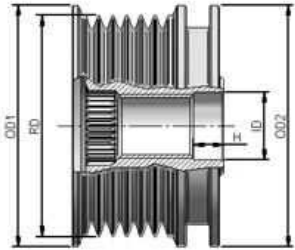

R	6	# of Ribs	bosch cargo iat ika ina ina ina ina lester sws volkswagen volkswagen woodauto zen visnova LUK	1126601559 138203 25141 3 3516 1 F-226804.4 F-226804.5 F-226804.6 F-226804.7 79202015 1335160 038903119 038903165 EC4068 2.05.0383.0 85-42-02 535001010 24-91107	1861037 1861038 1861051 0123310035 0123320032 0123320059 0123510047 0123510099 0123515018 0123515021 071903023A 038903023G 038903023H 038903023J 112543 A6282 A6283 A6285 A6389 98VW10300AA 13831 31260 3613832
OD1	61	Outer Diameter 1 (mm)			
OD2	41.1	Outer Diameter 2 (mm)			
ID	17	Inner Diameter			
CW	16	Clockwise			
S	M 16	Screw LRB385 LRB390 LRB391 028903018B 038903023G 038903023H 038903023J 071903023A 98VW10300BA 90156325 90156326			

Audi: A3 1.9TDI
Skoda: Octavia,-Kombi 1.9SDI, TDI
Volkswagen: Bora 1.6,-Variant/1.8,-T, Golf IV 1.9SDI/TDI, 2.3 V5, New Beetle 1.9TDI, Sh 1 8T 20V
SEAT: Alhambra 1.8 Turbo
90156329 ALT10166 12032 12049